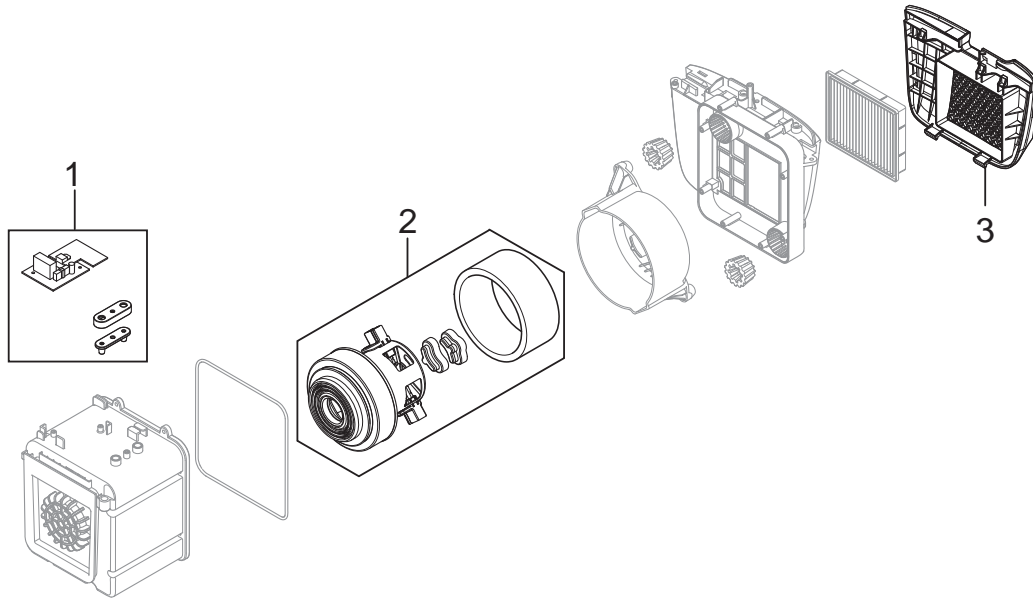

Pos.	Artikelnummer	Hoeveelheid	Omschrijving	Notes
1	107414320	1	PCB INCL. REGULATION	
2	107414496	1	VACUUM MOTOR	
3	107414439	1	EXHAUST GRID PRIME