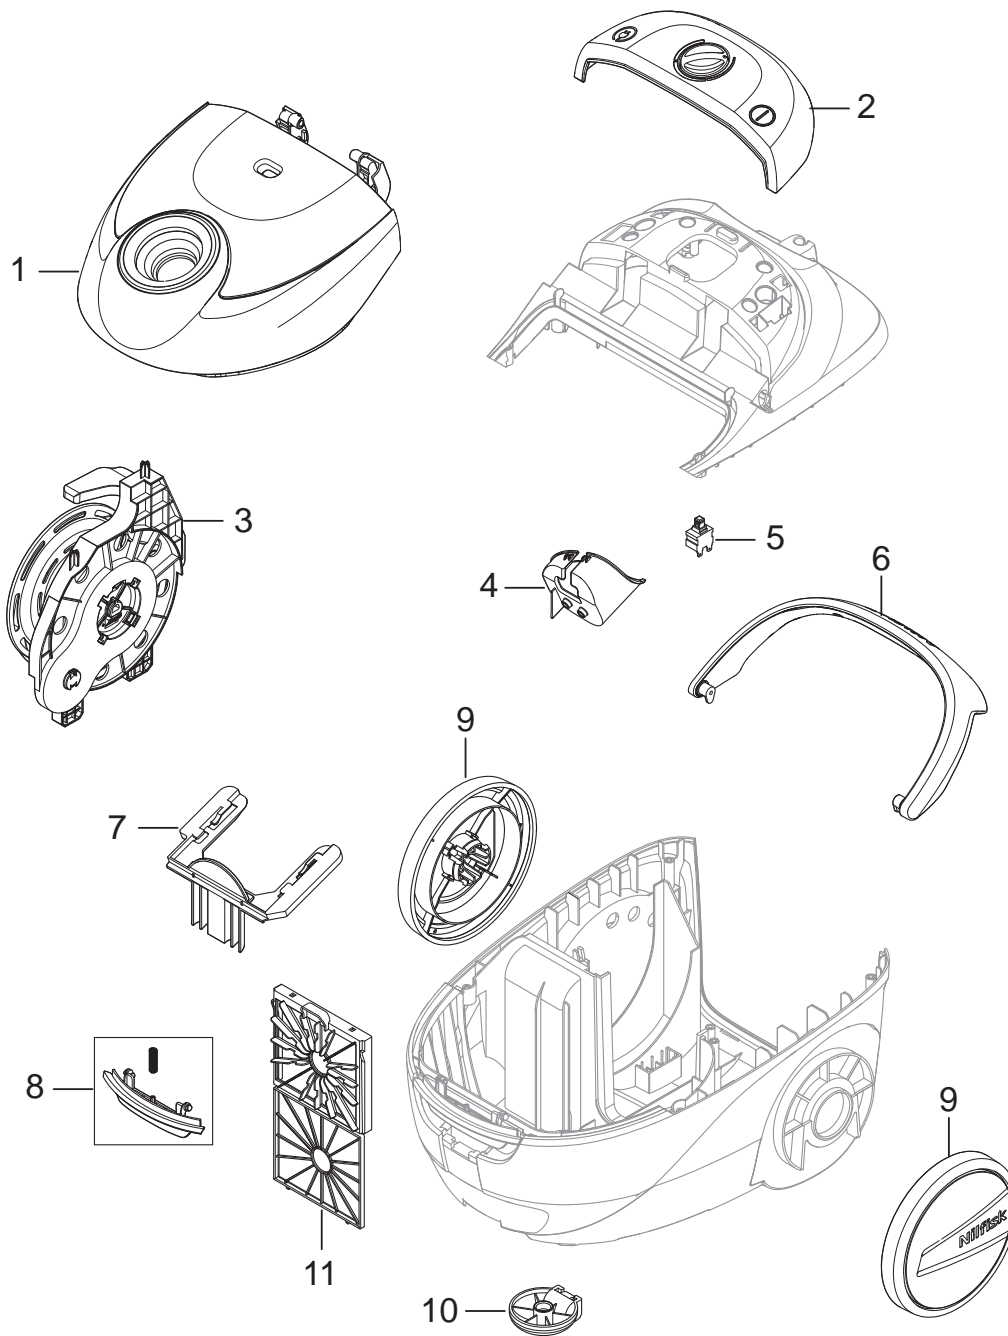

PARTS LIST

2015.09.07

TABLE OF CONTENTS

Overview	1
Motor	3
Accessories	5

Pos.	Artikelnummer	Hoeveelheid	Omschrijving	Notes
1	107414311	1	FRONT COVER CLEAN AIR SILVER	
1	107414313	1	FRONT COVER REACH CHAMPAGNE	
1	107414315	1	FRONT COVER PRIME GREY	
2	107414323	1	SPEED KNOB	
3	107414324	1	CORD REWINDER 5M	[1]
3	107414325	1	CORD REWINDER 8M	
4	107414316	1	POWER CORD OUTLET PRIME WHITE	
5	107414498	1	HANDLE GREY	
6	107414499	1	HANDLE WHITE PRIME	
7	107414360	1	DUST BAG HOLDER	
8	107414494	1	FRONT COVER LOCK WHITE	
9	107414319	2	REAR WHEEL	
10	107414395	1	TURNABLE FRONT WHEEL	
11	107414361	1	AIR INLET FILTRATION HOLDER	
21	107414336	1	SALES BOX PRIME	
21	107414467	1	BOX LABEL PRIME CLEAN AIR SILVER EU	
21	107414468	1	BOX LABEL PRIME CLEAN AIR SILVER UK	
21	107414469	1	BOX LABEL PRIME CLEAN AIR SILVER AU NZ	
21	107414470	1	BOX LABEL PRIME REACH CHAMPAGNE EU	
21	107414471	1	BOX LABEL PRIME GREY EU	
21	107414472	1	BOX LABEL PRIME GREY AU NZ	
21	107414473	1	BOX LABEL PRIME GREY CN	
21	107414474	1	ERP LABEL PRIME CLEAN AIR SILVER EU	
21	107414475	1	ERP LABEL PRIME CLEAN AIR SILVER UK	
21	107414476	1	ERP LABEL PRIME CLEAN AIR SILVER AU NZ	
21	107414477	1	ERP LABEL PRIME REACH CHAMPAGNE EU	
21	107414478	1	ERP LABEL PRIME GREY EU	
21	107414479	1	ERP LABEL PRIME GREY AU NZ	
21	107414480	1	ERP LABEL PRIME GREY CN	
22	107414490	1	MACHINE STICKER CLEAN AIR SILVER	
22	107414491	1	MACHINE STICKER REACH CHAMPAGNE EU	
22	107414492	1	MACHINE STICKER PRIME GREY	