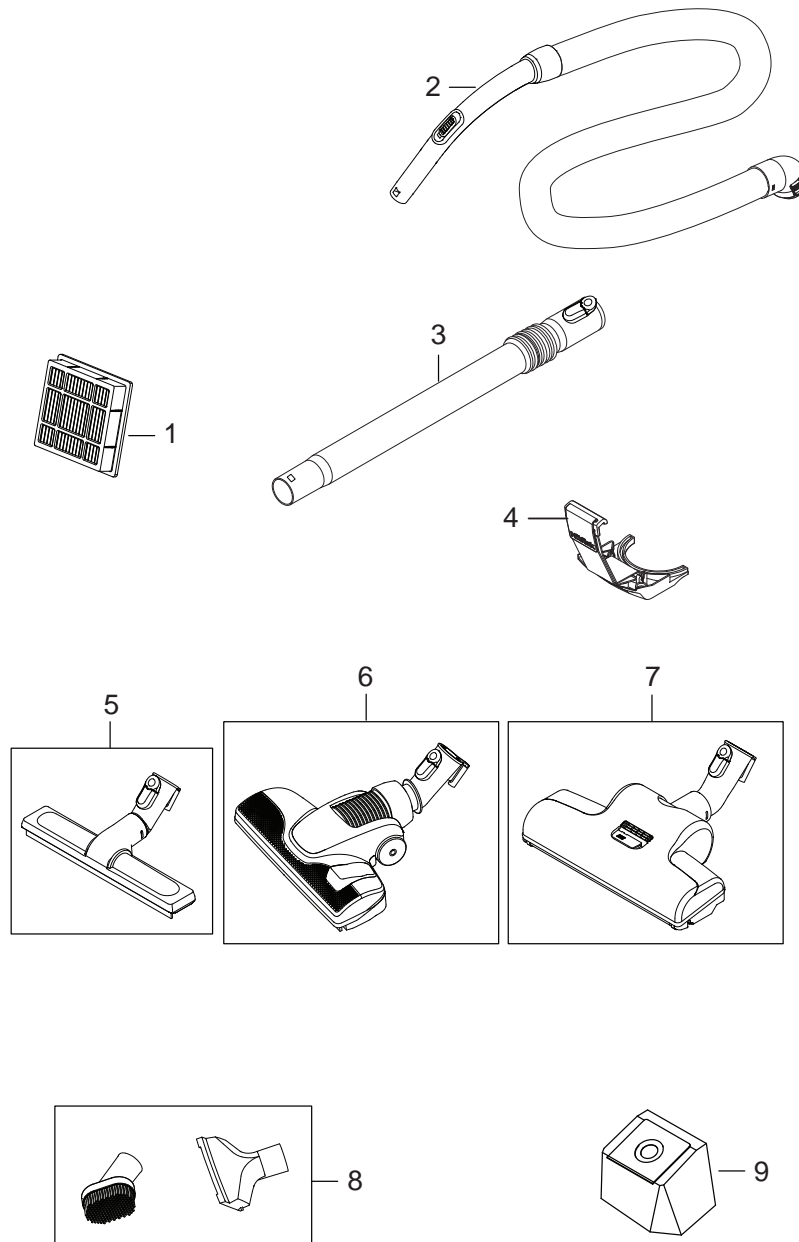

Pos.	Artikelnummer	Hoeveelheid	Omschrijving	Notes
1	78601000	1	Hepa filter Nilfisk Coupe	[1]
1	107414332	1	HEPA FILTER H13 ONE	[2]
2	107414329	1	SUCTION HOSE COMPLETE	
3	107414328	1	METAL TUBE WITH CLICK FUNCTION	
4	107414333	1	STORABILITY STRAP	
5	30050402	1	HARD FLOOR CLICK F D 32 MM	
6	107414326	1	COMBI NOZZLE B03 ONE	
7	30050403	1	TURBO NOZZLE CLICK F D 32 MM	
8	107414330	1	BRUSH KIT ONE	
9	78602600	1	Stofzak Synth Go en Coupe 5 st.	

Part Notes:

- [1] - One, One Parquet, one Reach
- [2] - One Clean air and One Prime