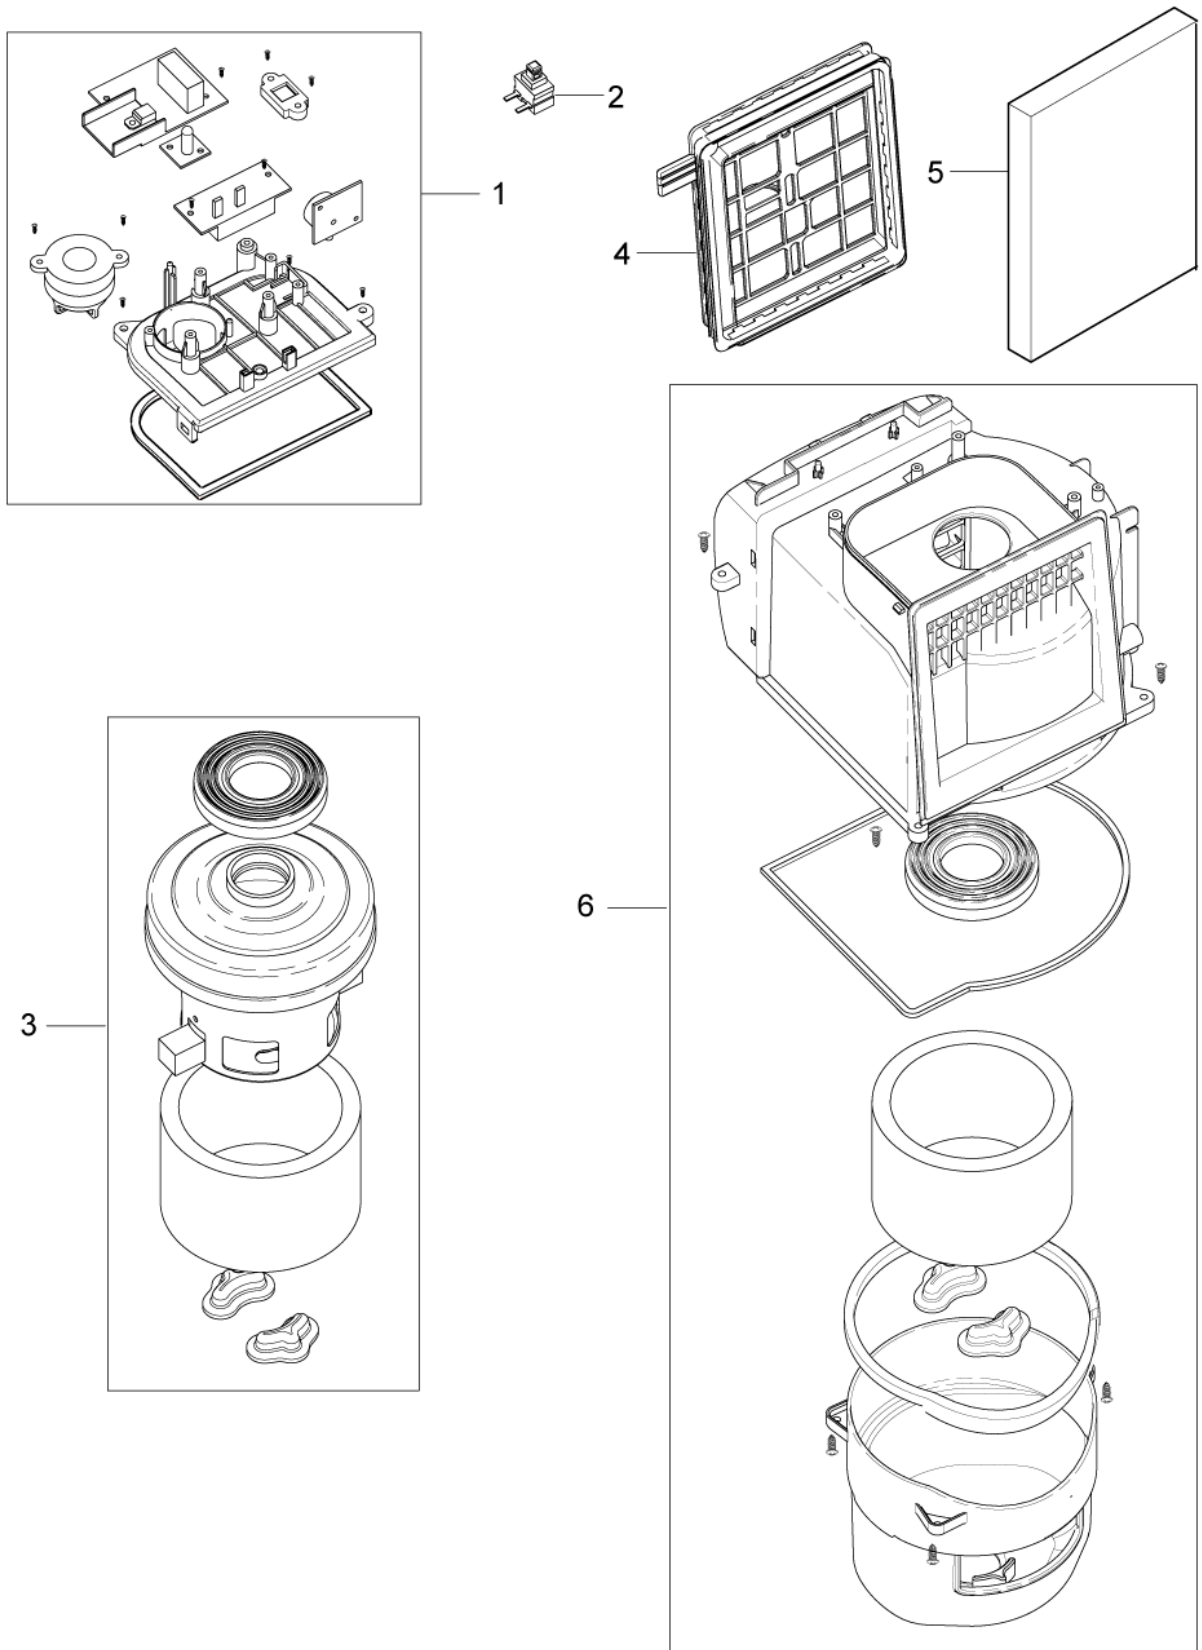

PARTS LIST

2020.04.04

TABLE OF CONTENTS

Overview1
Motor and filters3
Hose, tube and nozzles5

| Pos. | Artikelnummer | Hoeveelheid | Omschrijving | Notes |
|------|---------------|-------------|--|-------|
| 1 | 128389355 | 1 | ON-OFF CORD REEL & SLIDER BUTTONS BLACK | |
| 1 | 12404738 | 1 | ON-OFF CORD REEL AND SLIDER BUTTONS - GO | |
| 1 | 12404749 | 1 | ON-OFF CORD REEL AND SLIDER BUTTONS - BL | |
| 1 | 12404748 | 1 | ON-OFF CORD REEL AND SLIDER BUTTONS - RE | |
| 2 | 12404740 | 1 | HANDLE COMPL BLUE - METEOR | |
| 2 | 12404741 | 1 | HANDLE COMPL GOLD - METEOR | |
| 2 | 128389361 | 1 | HANDLE COMPL BLACK - METEOR | |
| 2 | 12404739 | 1 | HANDLE COMPL RED - METEOR | |
| 3 | 128389356 | 1 | EXHAUST FILTER H13 METEOR | |
| 3 | 12404731 | 1 | EXHAUST FILTER - METEOR | |
| 4 | 128389357 | 1 | CABLE REWINDER METEOR 6M - EU | |
| 4 | 12404750 | 1 | CABLE REWINDER METEOR 6M - AUS/NZ | |
| 5 | 12404736 | 1 | EXHAUST LATCH - METEOR | |
| 6 | 12404742 | 1 | FRONT WHEEL SMALL - METEOR | |
| 7 | 12404743 | 1 | REAR WHEELS - METEOR RED 2PCS | |
| 7 | 12404745 | 1 | REAR WHEELS - METEOR GOLD 2PCS | |
| 7 | 12404744 | 1 | REAR WHEELS - METEOR BLUE 2PCS | |
| 8 | 12404734 | 1 | DUST CONTAINER - BLUE | |
| 8 | 12404733 | 1 | DUST CONTAINER - RED | |
| 8 | 12404735 | 1 | DUST CONTAINER - GOLD | |
| 8 | 128389359 | 1 | DUST CONTAINER - BLACK | |
| 9 | 12404737 | 1 | SALES CARDBOARD BOX - METEOR | |
| 9 | 128389313 | 1 | SALES CARDBOARD BOX - METEOR-EU-BLUE | |
| 10 | 12404751 | 1 | CYCLONIC INSERT | |