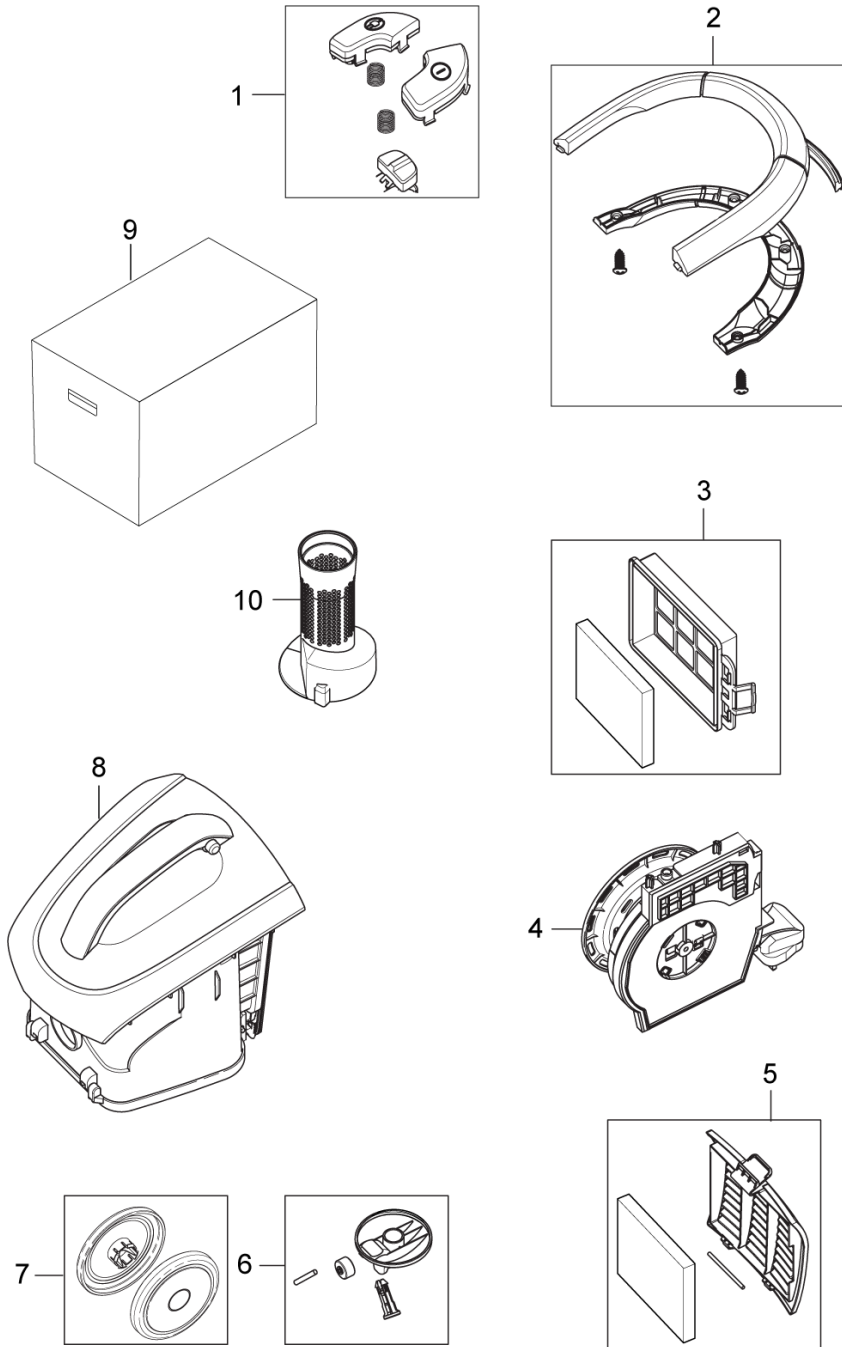

PARTS LIST

2020.04.04

TABLE OF CONTENTS

Overview1
Motor and filters3
Hose, tube and nozzles5

| Pos. | Artikelnummer | Hoeveelheid | Omschrijving | Notes |
|------|---------------|-------------|--|-------|
| 1 | 128389355 | 1 | ON-OFF CORD REEL & SLIDER BUTTONS BLACK | |
| 1 | 12404738 | 1 | ON-OFF CORD REEL AND SLIDER BUTTONS - GO | |
| 1 | 12404749 | 1 | ON-OFF CORD REEL AND SLIDER BUTTONS - BL | |
| 1 | 12404748 | 1 | ON-OFF CORD REEL AND SLIDER BUTTONS - RE | |
| 2 | 12404740 | 1 | HANDLE COMPL BLUE - METEOR | |
| 2 | 12404741 | 1 | HANDLE COMPL GOLD - METEOR | |
| 2 | 128389361 | 1 | HANDLE COMPL BLACK - METEOR | |
| 2 | 12404739 | 1 | HANDLE COMPL RED - METEOR | |
| 3 | 128389356 | 1 | EXHAUST FILTER H13 METEOR | |
| 3 | 12404731 | 1 | EXHAUST FILTER - METEOR | |
| 4 | 128389357 | 1 | CABLE REWINDER METEOR 6M - EU | |
| 4 | 12404750 | 1 | CABLE REWINDER METEOR 6M - AUS/NZ | |
| 5 | 12404736 | 1 | EXHAUST LATCH - METEOR | |
| 6 | 12404742 | 1 | FRONT WHEEL SMALL - METEOR | |
| 7 | 12404743 | 1 | REAR WHEELS - METEOR RED 2PCS | |
| 7 | 12404745 | 1 | REAR WHEELS - METEOR GOLD 2PCS | |
| 7 | 12404744 | 1 | REAR WHEELS - METEOR BLUE 2PCS | |
| 8 | 12404734 | 1 | DUST CONTAINER - BLUE | |
| 8 | 12404733 | 1 | DUST CONTAINER - RED | |
| 8 | 12404735 | 1 | DUST CONTAINER - GOLD | |
| 8 | 128389359 | 1 | DUST CONTAINER - BLACK | |
| 9 | 12404737 | 1 | SALES CARDBOARD BOX - METEOR | |
| 9 | 128389313 | 1 | SALES CARDBOARD BOX - METEOR-EU-BLUE | |
| 10 | 12404751 | 1 | CYCLONIC INSERT | |