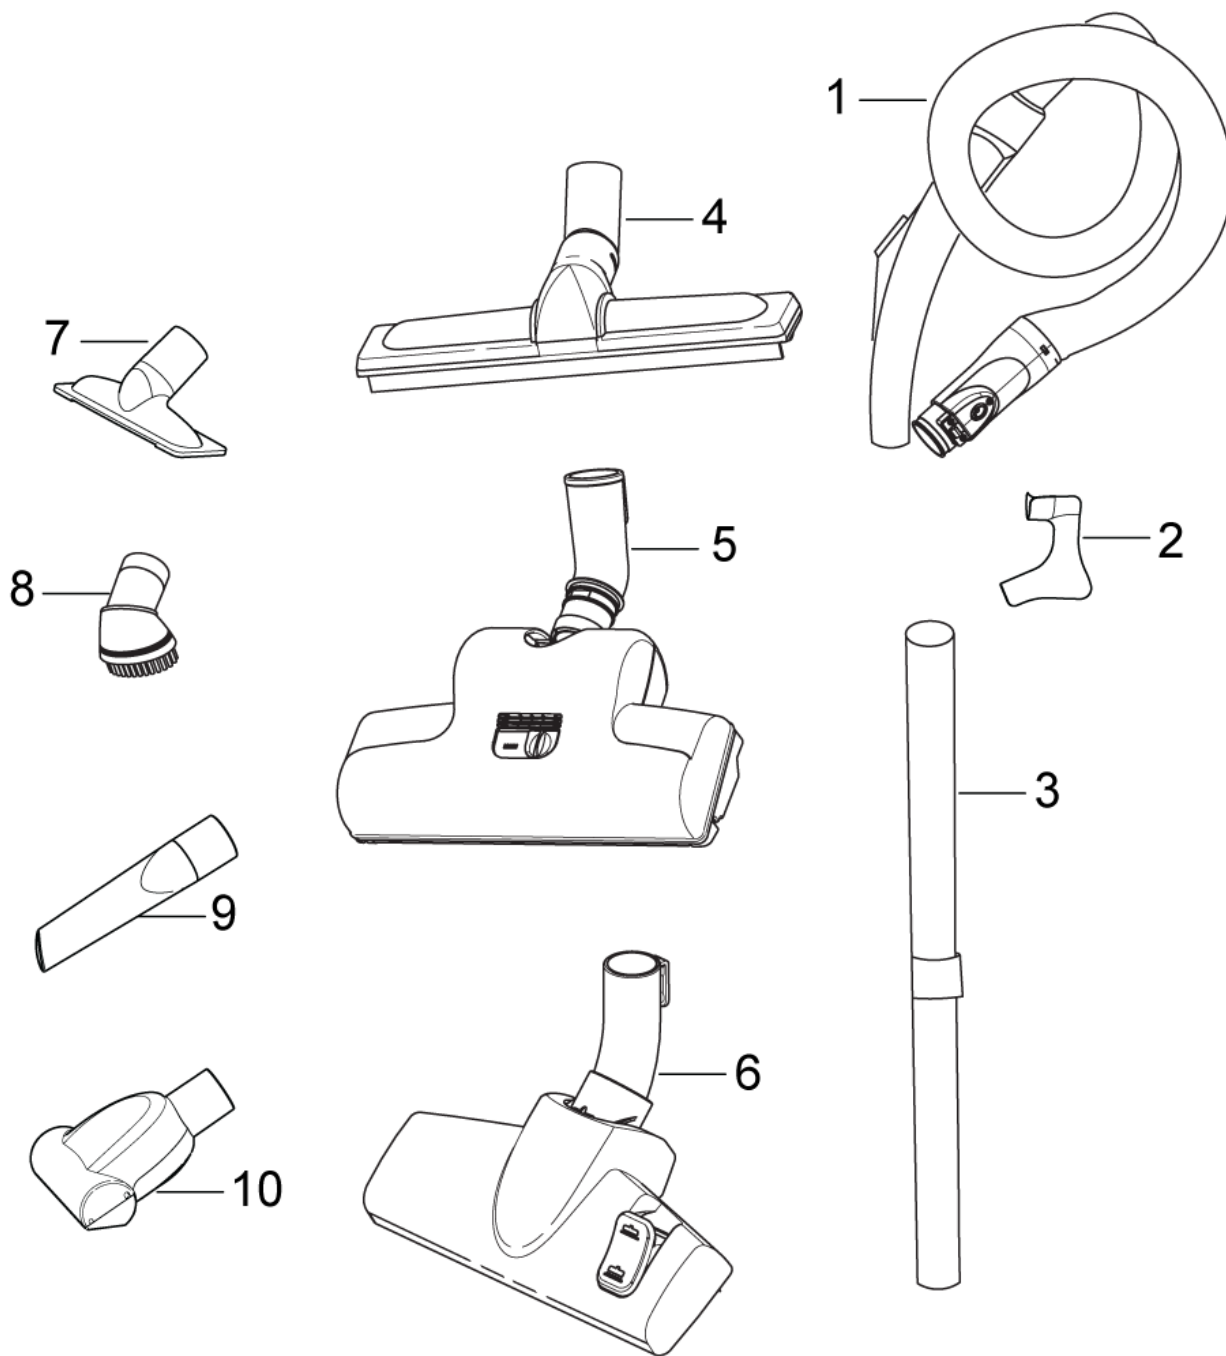

Pos.	Artikelnummer	Hoeveelheid	Omschrijving	Notes
1	12404718	1	HOSE COMPL W BENT END AND ACC HOLDER 35M	
2	12404719	1	ACCESSORY HOLDER FOR 35MM BENT END	
3	12404717	1	TELESCOPIC TUBE 35MM	
4	80067400	1	HARD FL NOZ 35MM W300MM	[1]
5	12404723	1	TURBO NOZZLE 35MM COMBAT ULTRA	
6	128389351	1	COMBI NOZZLE 35MM B10 ECO	
6	80067300	1	COMBI NOZZLE 35MM W 275MM	
7	12404722	1	UPHOLSTERY NOZZLE35M	
8	12404720	1	ROUND BRUSH 35MM	[2]
9	12404721	1	CREVICE NOZZLE 35MM	[3]
10	12404746	1	MINI TURBO BRUSH	

Part Notes:

1. [1] - 128350253
   [2] - PRUNED - NO REPLACEMENT
   [3] - PRUNED