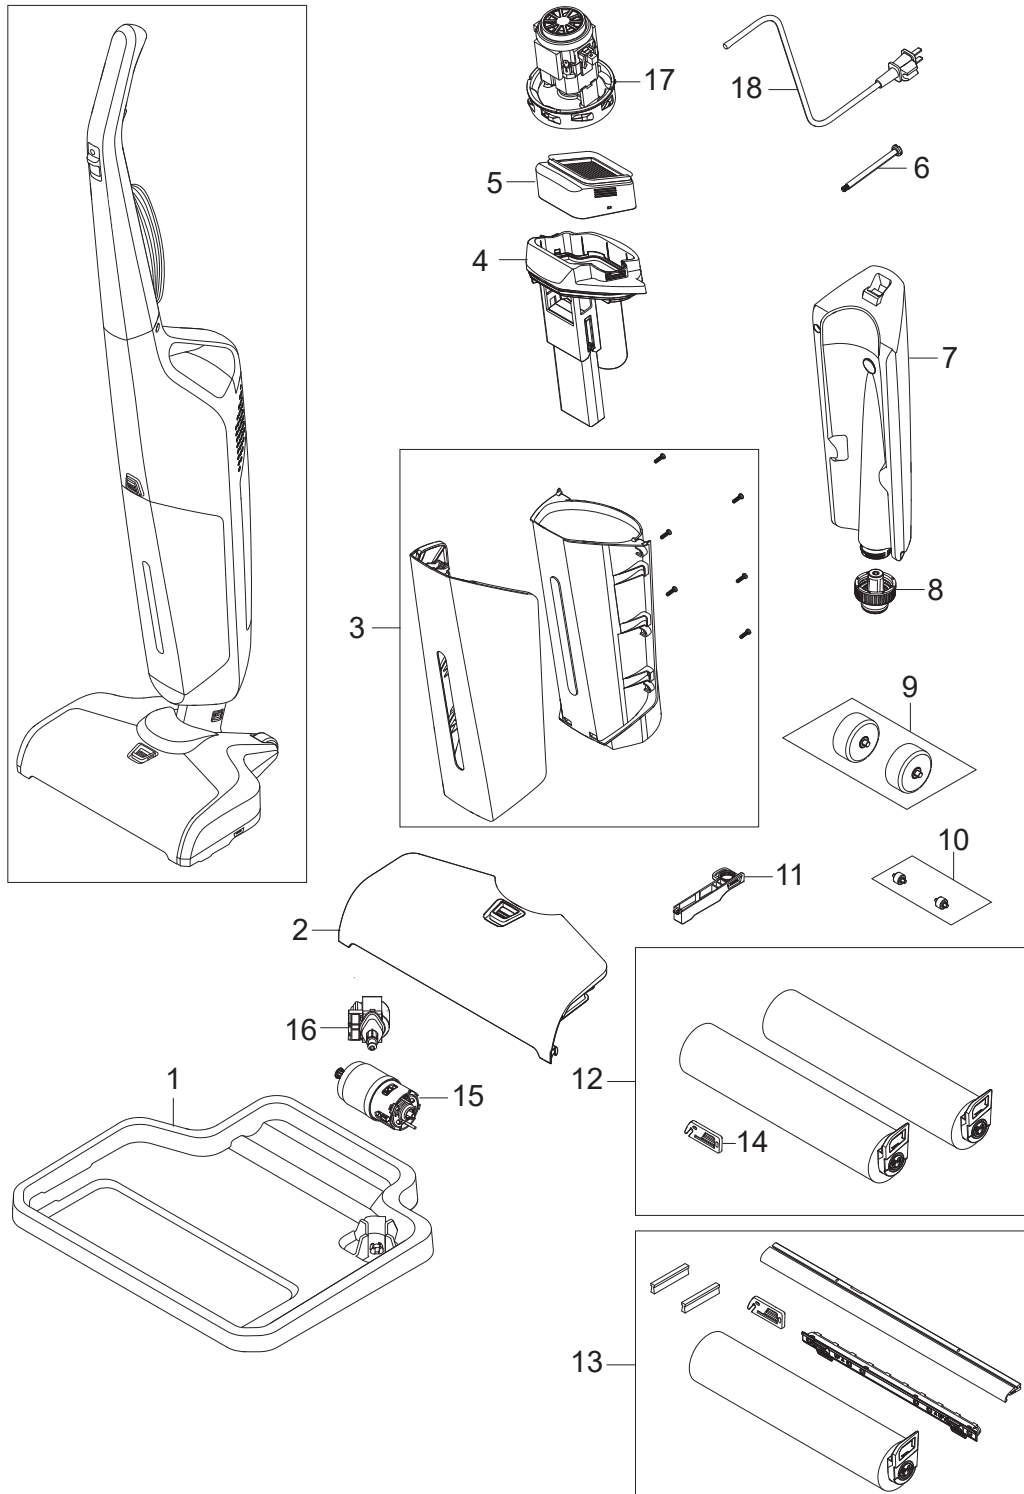

# PARTS LIST

2020.11.12

# TABLE OF CONTENTS

---

Overview .....1

Pos.	Artikelnummer	Hoeveelheid	Omschrijving	Notes
1	128389320	1	TRAY	
2	128389331	1	BRUSH COVER	
3	128389374	1	DW TANK WITH DECORATIVE LID KIT	
4	128389323	1	SEPARATOR AND FLOAT	
5	128389324	1	FILTER	
6	128389325	1	BOLT	
7	128389326	1	CLEAN WATER TANK	
8	128389327	1	CLEAN WATER TANK CAP	
9	128389328	1	BIG WHEEL 2 PCS	
10	128389329	1	SMALL WHEELS 2 PCS	
11	128389330	2	SQUEEGEE RELEASE	
12	128351582	1	The Combi Washer accessory kit - 3	
13	128351581	1	The Combi Washer accessory kit - 6	
14	128389372	1	KNIFE	
15	128389337	1	BRUSH MOTOR FOR COMBI	
16	128389336	1	PUMP FOR COMBI	
17	128389335	1	MAIN MOTOR FOR COMBI	
18	128389334	1	POWER CORD EU FOR COMBI	
18	128389338	1	POWER CORD UK FOR COMBI	
NS	128389339	1	COMBI BOX LABEL FOR EU	
NS	128389340	1	COMBI BOX LABEL FOR UK	
NS	128389341	1	COMBI BOX LABEL FOR EU PLUS	
NS	128389342	1	4C BOX FOR COMBI	