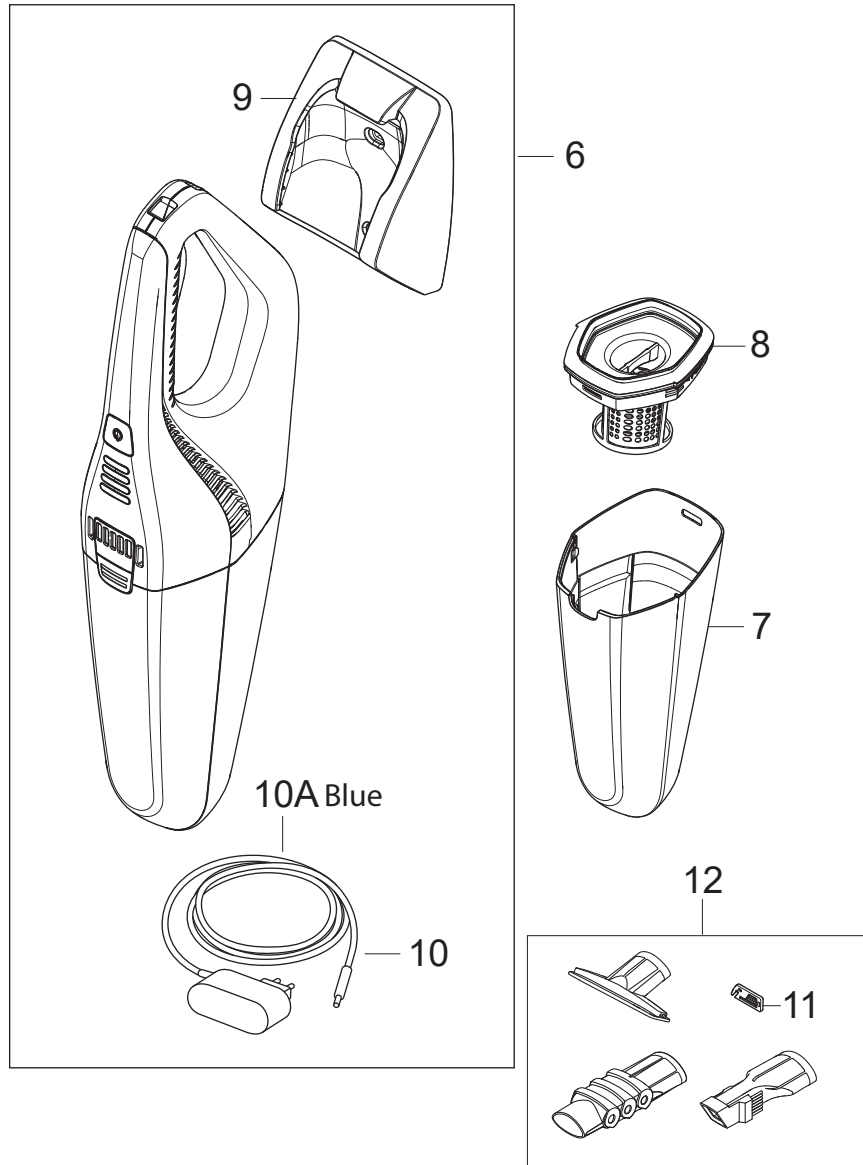

# TABLE OF CONTENTS

---

Overview .....1

Pos.	Artikelnummer	Hoeveelheid	Omschrijving	Notes
6	128390016	1	QUICK 20VMAX WHITE WITHOUT ACC. EU	
6	128390017	1	QUICK 28VMAX BLUE WITH ACC. EU	
6	128390018	1	QUICK 36VMAX BLACK WITH ACC. EU	
7	128389264	1	DUST CONTAINER BLUE WITHOUT PRINTING	
7	128389265	1	DUST CONTAINER BLACK WITHOUT PRINTING	
7	128389266	1	DUST CONTAINER RED WITHOUT PRINTING	
7	128389267	1	DUST CONTAINER WHITE WITHOUT PRINTING	
8	128389268	1	FILTER MODULE	
9	128389269	1	WALL BRACKET	
10A	128389315	1	ADAPTER 100V-240V 50/60HZ 20V UK BLUE	[1]
10A	128389314	1	ADAPTER 100V-240V 50/60HZ 20V EU BLUE	
10A	128389316	1	ADAPTER 100V-240V 50/60HZ 28V EU BLUE	
10A	128389317	1	ADAPTER 100V-240V 50/60HZ 28V UK BLUE	[1]
10A	128389318	1	ADAPTER 100V-240V 50/60HZ 36V EU BLUE	
10A	128389319	1	ADAPTER 100V-240V 50/60HZ 36V UK BLUE	[1]
10	128389270	1	ADAPTER 100V-240V 50/60HZ FOR 20V EU	
10	128389271	1	ADAPTER 100V-240V 50/60HZ FOR 20V UK	
10	128389272	1	ADAPTER 100V-240V 50/60HZ FOR 28V EU	
10	128389273	1	ADAPTER 100V-240V 50/60HZ FOR 28V UK	
10	128389274	1	ADAPTER 100V-240V 50/60HZ FOR 36V EU	
10	128389275	1	ADAPTER 100V-240V 50/60HZ FOR 36V UK	
11	128389372	1	KNIFE	
12	128389276	1	SPECIAL NOZZLE KIT FOR EASY AND QUICK	
NS	128389238	1	10PCS 4C BOX QUICK BLACK	

Part Notes:

[1] - CLOSED UNTIL UK VARIANTS ARE LAUNCHED